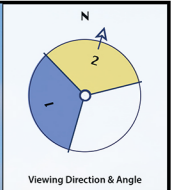

Photomontage